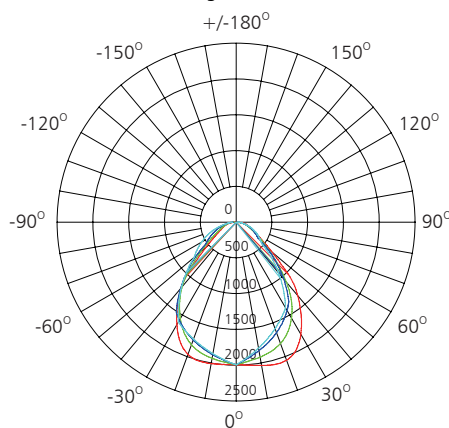

### Dimensions / Rozmery

### Photometry

**UNIT: cd**

- C0/180, 103.8 deg
- C30/210, 101.1 deg
- C60/240, 101.2 deg
- C90/270, 102.1 deg

AVERAGE BEAM ANGLE (50%): 101.3DEG