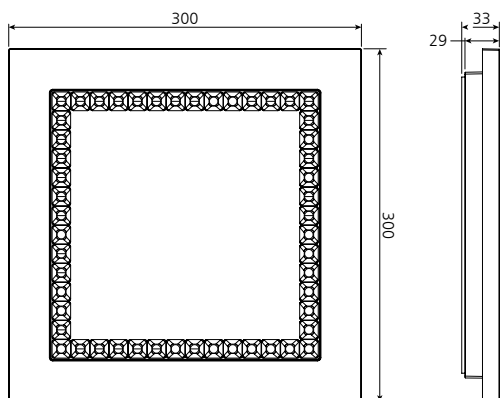

CL 2038 SQR IP40 LED

LED INDUSTRIAL FLUORESCENT LIGHT FITTING / LED Priemyselné svietidlá

Type / Typ	Power Výkon (W)	Luminous flux Svetelný tok (lm)	Color temperature Farba (K)	Dimensions Rozmery (AxBxC mm)
CL 2038 LED 300	15W	1890	3000/4000	300x300x33
CL 2038 LED 400	25W	3120	4000	400x400x33

Dimensions / Rozmery

Photometry

UNIT: cd

- C0/180, 86.5 deg
- C30/210, 91.2 deg
- C60/240, 92.5 deg
- C90/270, 87.9 deg

AVERAGE BEAM ANGLE (50%): 89.5DEG

Up to 70% energy saving compared to standard CFL

Long lifetime of 50,000 hours