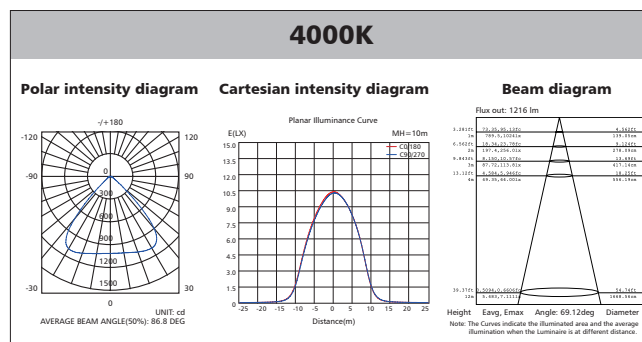

CL 2037 IP40 LED

LED INDUSTRIAL FLUORESCENT LIGHT FITTING / LED Priemyselné svietidlá

Type / Typ	Power Výkon (W)	Luminous flux Svetelný tok (lm)	Color temperature Farba (K)	Dimensions Rozmery (Ax B mm)
CL 2037 LED 300	15W	2000	3000/4000	ø 300x33
CL 2037 LED 400	25W	3120	4000	ø 400x33

Váha 0,88 Kg

Dimensions / Rozmery

230V
50Hz

AAA
EVG

IP40

LED

Photometry

UNIT: cd

- C0/180, 85.3 deg
- C30/210, 85.2 deg
- C60/240, 85.0 deg
- C90/270, 84.8 deg

AVERAGE BEAM ANGLE (50%): 85.1DEG

Up to 70% energy saving compared to standard CFL
 Long lifetime of 50,000 hours
 100° wide beam angle CCT: 4000K
 No UV/IR light
 IP40 for indoor use