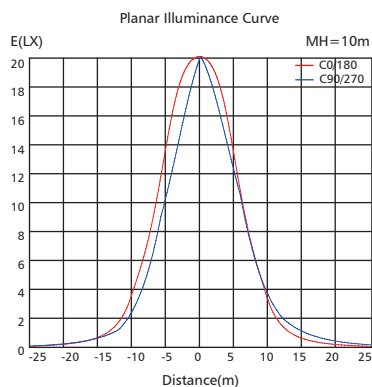

Cartesian intensity diagram