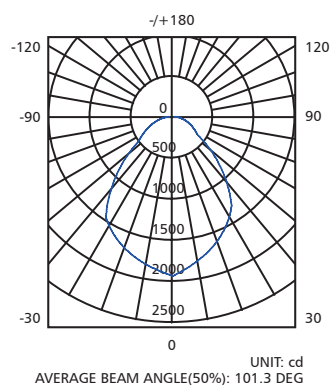

## Photometry

### Polar Diagram Comparison

UNIT: cd

- C0/180, 103.8 deg
- C30/210, 101.1 deg
- C60/240, 101.2 deg
- C90/270, 102.1 deg

AVERAGE BEAM ANGLE (50%): 101.3DEG

### Polar intensity diagram