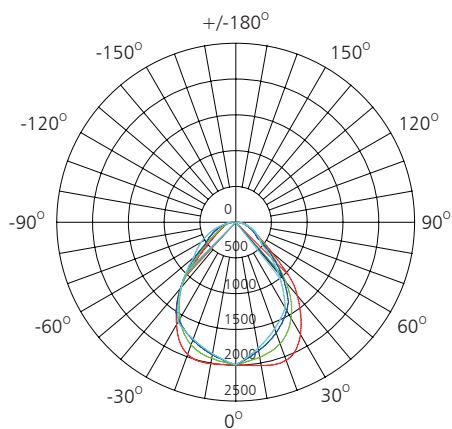

## Photometry

### Polar Diagram Comparison

UNIT: cd

- C0/180, 103.8 deg
- C30/210, 101.1 deg
- C60/240, 101.2 deg
- C90/270, 102.1 deg

AVERAGE BEAM ANGLE (50%): 101.3DEG

### Polar intensity diagram

### Beam diagram