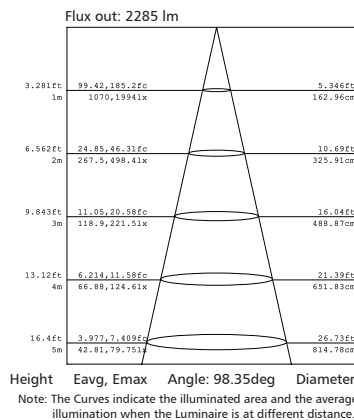

### Polar Diagram Comparison

UNIT: cd

- C0/180, 103.8 deg
- C30/210, 101.1 deg
- C60/240, 101.2 deg
- C90/270, 102.1 deg

AVERAGE BEAM ANGLE (50%): 101.3DEG

### Polar intensity diagram

### Cartesian intensity diagram

### Beam diagram