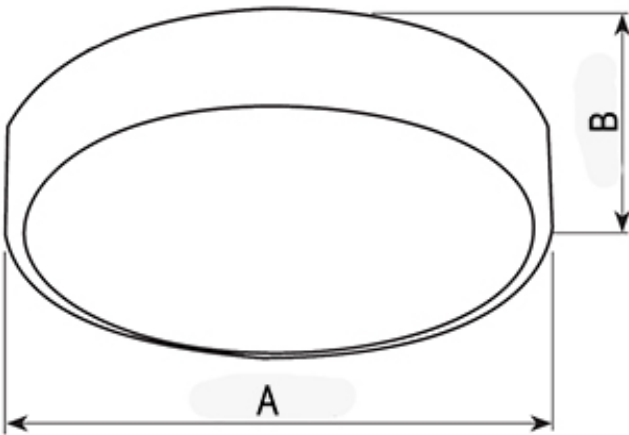

## FHF ROUND LED

LED HANGING FITTINGS / LED Závesné svietidlá

*Suspension light with IP40 protection, with wide usage and power versions (,LED, EMERGENCY,DALI)  
Light construction provide well-proportioned illumination*

## FHF ROUND LED

Type / Typ	Power Výkon (W)	Pätica Lampholder	Luminous flux Svetelný tok (lm)	Dimensions Rozmery AxB(mm)	Difúzor Diffuser
FHF ROUND LED 500	40W	LED	4000	500x100	opal
FHF ROUND LED 600	72W	LED	7200	600x100	opal
FHF ROUND LED 800	90W	LED	9000	800x100	opal
FHF ROUND LED 1000	100W	LED	10000	1000x100	opal
FHF ROUND LED 1200	160W	LED	16000	1200x100	opal

### Dimensions / Rozmery