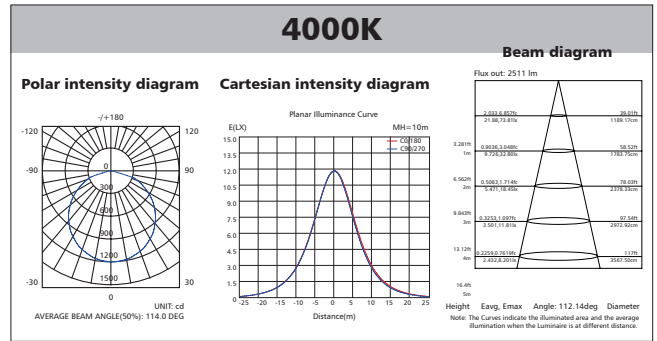

## Dimensions / Rozmery

## Photometry

UNIT: cd

- C0/180, 115.8 deg
- C30/210, 114.9 deg
- C60/240, 113.2 deg
- C90/270, 112.1 deg

AVERAGE BEAM ANGLE (50%): 114.0DEG