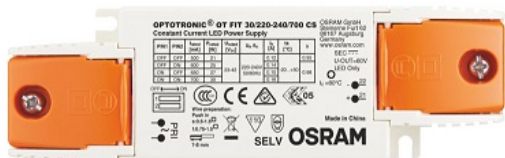

Electronic ballast / Predraník

Osram OT FIT 40 1A0 CS