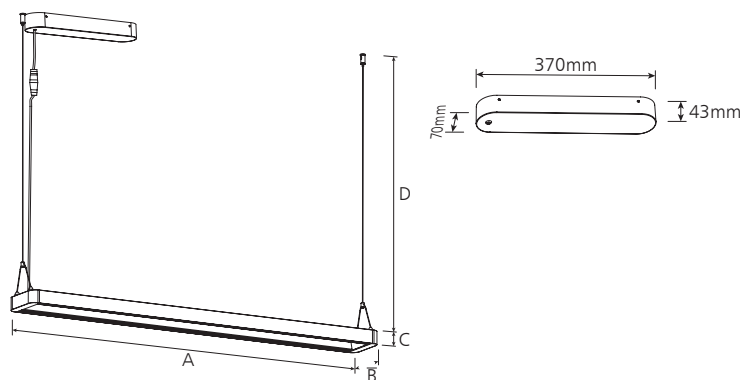

# FHF DB59 LED

LED | Hanging fittings / LED závesné svietidlá

Type / Typ	Power Výkon (W)	Luminous flux Svetelný tok (lm)	Beam angle uhol vyžarovania	Color temperature Farba (K)	Dimensions Rozmery (AxBxC mm)
FHF DB59 A LED IP20	30W	4200	60°	4000	1200x120x40
FHF DB59 B LED IP40	30W	3200	110°	4000	1200x120x40
FHF DB59 C LED IP20	40W	5000	up110°/down 60°	4000	1200x120x40

## Dimensions / Rozmery

A: Downward surface with grille type (UGR<19)  
B: Downward surface with opal diffusion type  
C: Upward surface with opal diffusion type, Downward surface with grille type (UGR<19)