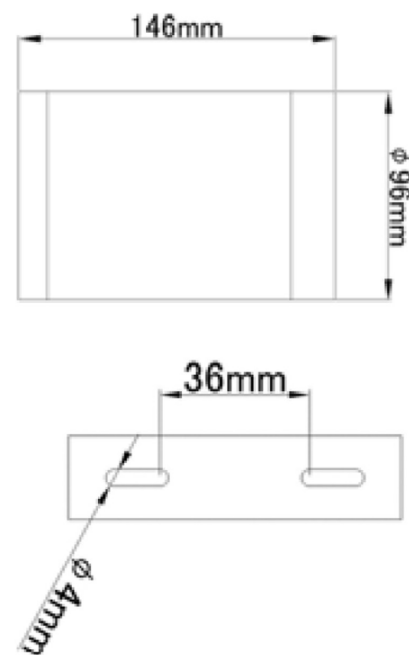

DL 4000 IP65

Type / Typ	Power Výkon (W)	Dimensions Rozmery AxB (mm)	Luminous flux Svetelný tok (lm)	Color temperature Farba (K)
DL 4000.1	6,5W	Ø 146x96	585	3000
DL 4000.2	12W	Ø 169x125	1080	3000
DL 4000.3	25W	Ø 230x160	2250	3000

Dimensions / Rozmery

DL 4000.3

DL 4000.2

DL 4000.1

Design / Vyhotovenie

Body is made from aluminium with surface treatment RAL 9006 komaxit powder colour, heat-tempered.
 (Luminaires are available in all RAL versions on request).