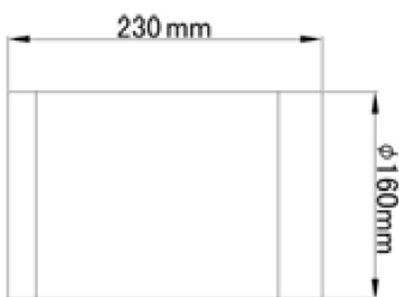

DL 4000 IP65

Type / Typ	Power Výkon (W)	Dimensions Rozmery AxB (mm)	Luminous flux Svetelný tok (lm)	Color temperature Farba (K)
DL 4000.1	6,5W	Ø 146x96	585	3000
DL 4000.2	12W	Ø 169x125	1080	3000
DL 4000.3	25W	Ø 230x160	2250	3000

Dimensions / Rozmery

DL 4000.3

DL 4000.2

DL 4000.1

Design / Vyhotovenie

Body is made from aluminium with surface treatment RAL 9006 komaxit powder colour, heat-tempered.
 (Luminaires are available in all RAL versions on request).