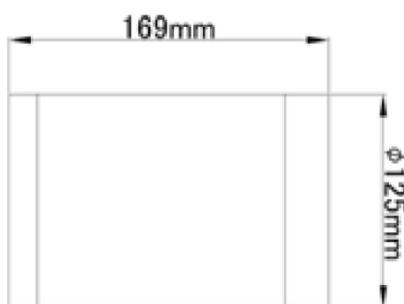

DL 4000 IP65

Type / Typ	Power Výkon (W)	Dimensions Rozmery AxB (mm)	Luminous flux Svetelný tok (lm)	Color temperature Farba (K)
DL 4000.1	6,5W	Ø 146x96	585	3000
DL 4000.2	12W	Ø 169x125	1080	3000
DL 4000.3	25W	Ø 230x160	2250	3000

Dimensions / Rozmery

DL 4000.3

DL 4000.2

DL 4000.1

Design / Vyhotovenie

Body is made from aluminium with surface treatment RAL 9006 komaxit powder colour, heat-tempered.
 (Luminaires are available in all RAL versions on request).