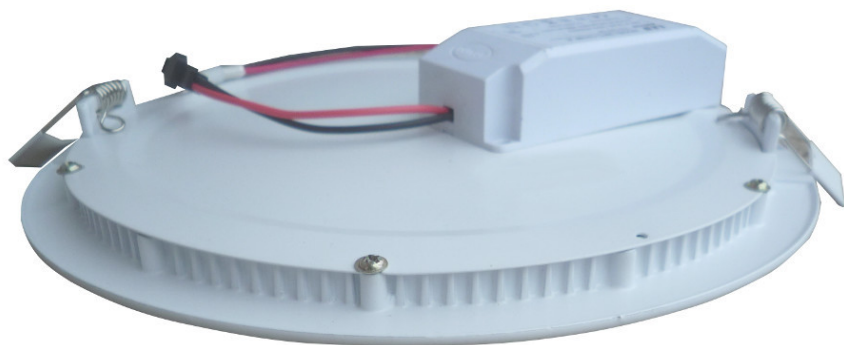

DL ULTRA SLIM LED ROUND

LED DOWNLIGHTS 230V

*Recessed, ceiling,
interior led light with wide
use.*

*It is offered in next
versions:*

*Zapustené, podhľadové,
interiérové a ledkové
svietidlo so širokým
uplatnením.*

DL ULTRA SLIM LED ROUND

Type / Typ	Power Výkon (W)	Luminous flux Svetelný tok (lm)	Dimensions Rozmery (mm)	Dimensions hole size Rozmery otvoru (mm)	Color temperature Farba (K)
DL USLR 3W LED *	3W	300	Ø 90x12	Ø 75	3000-4000
DL USLR 6W LED *	6W	600	Ø 120x12	Ø 106	3000-4000
DL USLR 9W LED *	9W	900	Ø 145x12	Ø 130	3000-4000
DL USLR 12W LED *	12W	1200	Ø 170x12	Ø 160	3000-4000
DL USLR 15W LED *	15W	1500	Ø 190x12	Ø 175	3000-4000
DL USLR 18W LED	18W	1800	Ø 225x12	Ø 206	3000-4000
DL USLR 20W LED	20W	2000	Ø 240x12	Ø 220	3000-4000
DL USLR 24W LED *	24W	2400	Ø 300x12	Ø 280	3000-4000