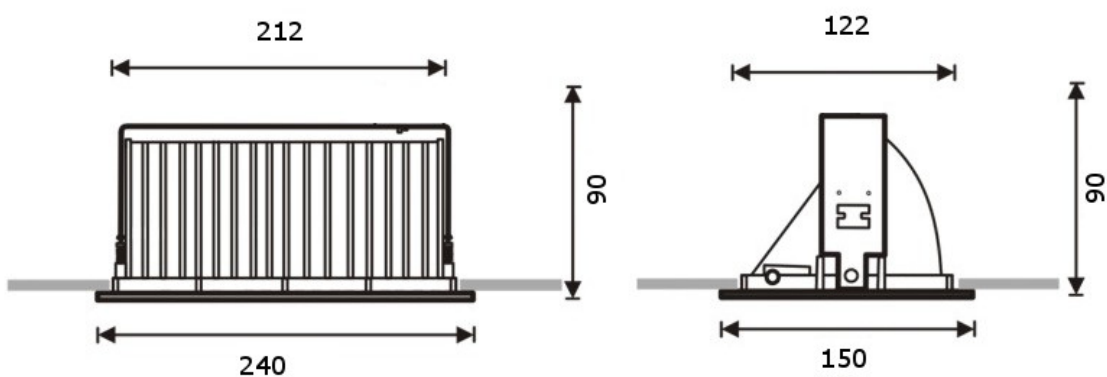

## DL 892H LED IP40

LED DOWNLIGHTS 230V

*Recessed, ceiling,  
interior led light .*

*Option for power variants  
10W – 35W.*

*Adjustable beam angle.*

*Zapustené, podhľadové,  
interiérové a ledkové  
svetidlo so širokým  
uplatnením (možnosť  
nastavenia uhla  
osvetlenia), s možnosťou  
použitia výkonových  
variant 10W – 35W.*

# DL 892H LED IP40

Type / Typ	Power Výkon (W)	Luminous flux Svetelný tok (lm)	Dimensions Rozmery AxBxC (mm)	Color temperature Farba (K)
DL 892 H 30W LED	30W	3000	240x150x90	4000

## Dimensions / Rozmery

**Desing / Vyhotovenie**

*Body of light is made of die cast aluminium with komaxit – RAL9003 surfaced treatment.  
Ring is made from aluminium diecast with surface RAL9003 komaxit powder colour, heat – tempered.  
(Luminaires are available in all RAL versions on request).  
Springs are from tempered wire, with zinc surfacing.  
Diffuser: glass-heat tempered.  
Luminaires are constructed for easy adjusting, change, maintainance and cleaning.  
Gear box – EVG is from aluminium sheet.*