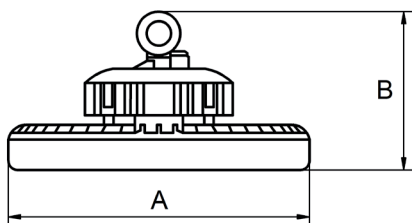

AL 18 LED FLAT

Type / Typ	Power Výkon (W)	Led Modul	Luminous flux Svetelný tok (lm)	Color temperature Farba (K)	Dimensions Rozmery Ax B (mm)
AL18 LED FLAT	100W	13000	13000	4000	280 x 200
AL18 LED FLAT	150W	19500	19500	4000	280 x 200
AL18 LED FLAT	200W	26000	26000	4000	280 x 228

Dimensions / Rozmery