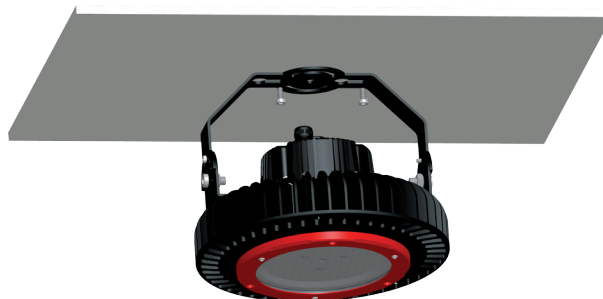

Installation/Inštalácia