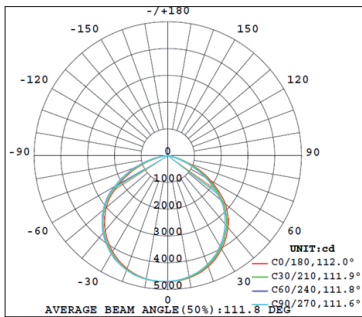

## Photometry

AL18 LED FLAT 13000

AL18 LED FLAT 19500

AL18 LED FLAT 26000